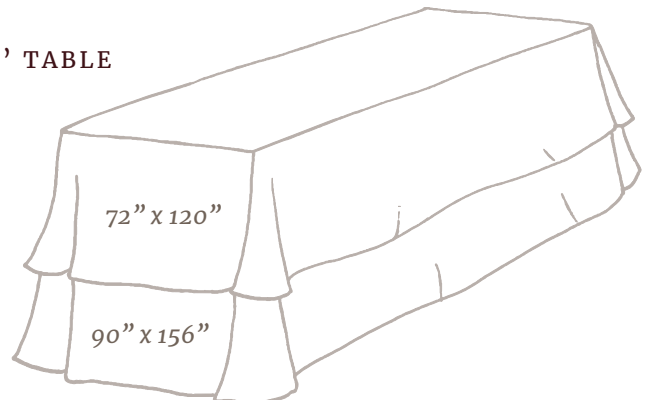

CHAIR TIES & RUNNERS

Chair Tie 8" x 100"	<i>Tie for wood folding or chiavari chair</i> <i>Tie for cocktail or bistro table</i> <i>Runner for cocktail table</i>	Runner 13" x 120"	<i>Runner for round or rectangle tables</i> <i>Tie for wood folding chair or chiavari chair</i> <i>Tie for cocktail or bistro table</i>