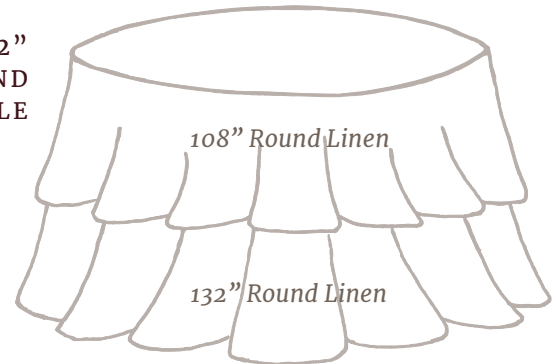

ROUND LINENS

- 90" Round** *Fits 60" round table to seat*
 Fits 30" w x 30" h cocktail table
- 108" Round** *Fits 72" round table to seat*
 Fits 48" round table to floor
 Fits 4' to 5' rectangle table to floor
 Fits 30" w x 18" h round children's table, tied to base
 Fits 30" w x 30" h square cocktail table to floor
 Fits 36" w x 30" h round cocktail table to floor
- 120" Round** *60" round table to floor*
 30" w x 18" h square children's table, tied to base
 30" w x 30" h round cocktail table, tied to base
 30" w x 42" h bistro table to floor
 36" w x 18" h round children's table, tied to base
- 132" Round** *72" round table to floor*
 60" square table to floor
 30" w x 42" h round bistro table, tied to base
 36" w x 42" h round bistro table to floor
 30" w x 42" h square bistro table to floor

60" ROUND TABLE

72" ROUND TABLE

RECTANGLE LINENS

- 72" x 120"** *Fits 6' rectangle table to seat*
 Fits 8' rectangle table to seat
- 90" x 132"** *Fits 6' rectangle table to floor*
- 90" x 156"** *Fits 8' rectangle table to floor*
 Lounge or Children's table, wrapped under to fit

6' TABLE

OVERLAY LINENS - SQUARE

- 54" x 54"** *Drapes 3" over edge of 48" round table*
 Fits 6" inside 60" round or square table
 Fits 18" inside 72" round table
- 72" x 72"** *Drapes 6" over edge of 60" round or square table*
 Fits squarely on 72" round table
- 90" x 90"** *Drapes 9" over 72" round table*

*120" round linen will hang to floor.
90" round linen will hang onto the guests' laps.*

*132" round linen will hang to floor.
108" round linen will hang onto the guests' laps.*

*90" x 132" rectangle linen will hang to floor.
72" x 120" rectangle linen will hang onto the
guests' laps.*