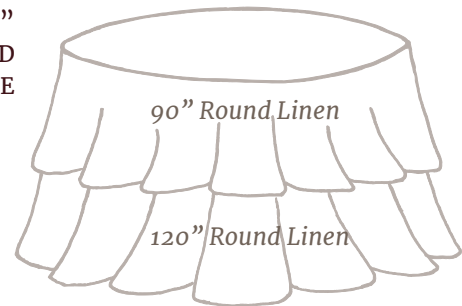

ROUND LINENS

- 90" Round** *Fits 60" round table to seat*
 Fits 30" w x 30" h cocktail table
- 108" Round** *Fits 72" round table to seat*
 Fits 48" round table to floor
 Fits 4' to 5' rectangle table to floor
 Fits 30" w x 18" h round children's table, tied to base
 Fits 30" w x 30" h square cocktail table to floor
 Fits 36" w x 30" h round cocktail table to floor
- 120" Round** *60" round table to floor*
 30" w x 18" h square children's table, tied to base
 30" w x 30" h round cocktail table, tied to base
 30" w x 42" h bistro table to floor
 36" w x 18" h round children's table, tied to base
- 132" Round** *72" round table to floor*
 60" square table to floor
 30" w x 42" h round bistro table, tied to base
 36" w x 42" h round bistro table to floor
 30" w x 42" h square bistro table to floor

60" ROUND TABLE

72" ROUND TABLE

RECTANGLE LINENS

- 72" x 120"** *Fits 6' rectangle table to seat*
 Fits 8' rectangle table to seat
- 90" x 132"** *Fits 6' rectangle table to floor*
- 90" x 156"** *Fits 8' rectangle table to floor*
 Lounge or Children's table, wrapped under to fit

6' TABLE

OVERLAY LINENS - SQUARE

- 54" x 54"** *Drapes 3" over edge of 48" round table*
 Fits 6" inside 60" round or square table
 Fits 18" inside 72" round table
- 72" x 72"** *Drapes 6" over edge of 60" round or square table*
 Fits squarely on 72" round table
- 90" x 90"** *Drapes 9" over 72" round table*

*120" round linen will hang to floor.
90" round linen will hang onto the guests' laps.*

*132" round linen will hang to floor.
108" round linen will hang onto the guests' laps.*

*90" x 132" rectangle linen will hang to floor.
72" x 120" rectangle linen will hang onto the
guests' laps.*