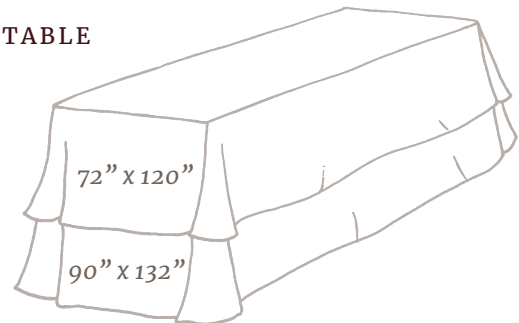

ROUND LINENS

- 90" Round** *Fits 60" round table to seat*
 Fits 30" w x 30" h cocktail table
- 108" Round** *Fits 72" round table to seat*
 Fits 48" round table to floor
 Fits 4' to 5' rectangle table to floor
 Fits 30" w x 18" h round children's table, tied to base
 Fits 30" w x 30" h square cocktail table to floor
 Fits 36" w x 30" h round cocktail table to floor
- 120" Round** *60" round table to floor*
 30" w x 18" h square children's table, tied to base
 30" w x 30" h round cocktail table, tied to base
 30" w x 42" h bistro table to floor
 36" w x 18" h round children's table, tied to base
- 132" Round** *72" round table to floor*
 60" square table to floor
 30" w x 42" h round bistro table, tied to base
 36" w x 42" h round bistro table to floor
 30" w x 42" h square bistro table to floor

60" ROUND TABLE

72" ROUND TABLE

RECTANGLE LINENS

- 72" x 120"** *Fits 6' rectangle table to seat*
 Fits 8' rectangle table to seat
- 90" x 132"** *Fits 6' rectangle table to floor*
- 90" x 156"** *Fits 8' rectangle table to floor*
 Lounge or Children's table, wrapped under to fit

6' TABLE

OVERLAY LINENS - SQUARE

- 54" x 54"** *Drapes 3" over edge of 48" round table*
 Fits 6" inside 60" round or square table
 Fits 18" inside 72" round table
- 72" x 72"** *Drapes 6" over edge of 60" round or square table*
 Fits squarely on 72" round table
- 90" x 90"** *Drapes 9" over 72" round table*

*120" round linen will hang to floor.
90" round linen will hang onto the guests' laps.*

*132" round linen will hang to floor.
108" round linen will hang onto the guests' laps.*

*90" x 132" rectangle linen will hang to floor.
72" x 120" rectangle linen will hang onto the
guests' laps.*