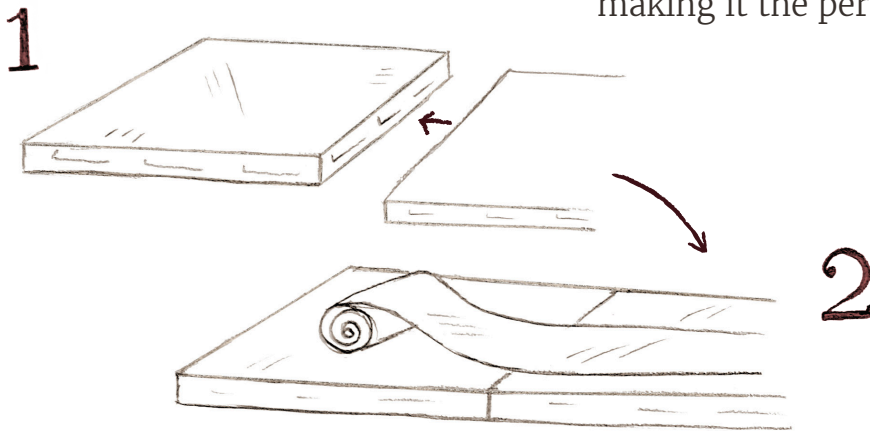

MILES OF style

Dura-Trac offers endless potential for customization, literally on top of its amazing performance.

Because like rolling out the red carpet, we can style Dura-Trac with premium vinyl flooring or carpet - making it the perfect solution for your next event!