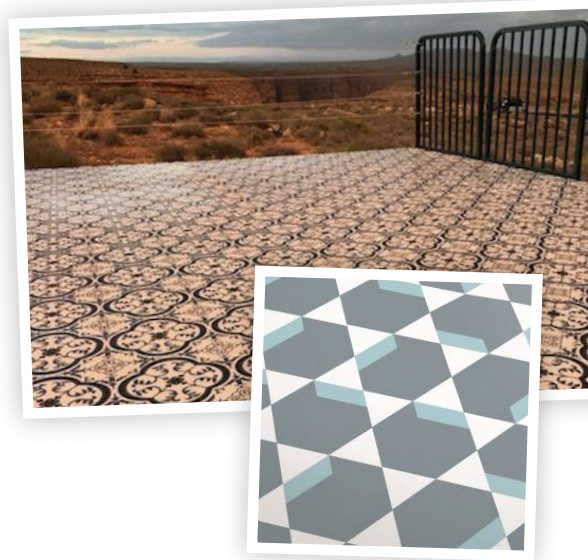

dura trac FLOORING

SOUTHERN EVENTS
PARTY RENTAL COMPANY

DON'T TEAR OUT YOUR HAIR OR TEAR UP YOUR GRASS.

Our new Dura-Trac flooring was made for the event industry by event flooring experts.

Dura-Trac is an easy-to-install flooring system designed to protect your existing space and stand up to the wear and tear of any event.

Dura-Trac's interlocking panel system is the perfect way to protect your space *and* your guests.

- Ideal for Festivals, Concerts, Graduation Ceremonies, Tented Weddings or Parties, Tradeshows
- Perfect for indoor and outdoor use
- Can be installed over grass, dirt, mud, and other soft or uneven surfaces
- Use on slick tiles or antique floors for added protection and durability
- Interlocking panels work on undulating ground
- Surface doubles as a great dance floor

Dura-Trac floors are customizable, making them a great addition to your next event – Ask us how today!

MILES OF style

Dura-Trac offers endless potential for customization, literally on top of its amazing performance.

Because like rolling out the red carpet, we can style Dura-Trac with premium vinyl flooring or carpet - making it the perfect solution for your next event!

View the Dura-Trac system on our website and contact us about custom vinyl overlays, including the ones shown here and more!