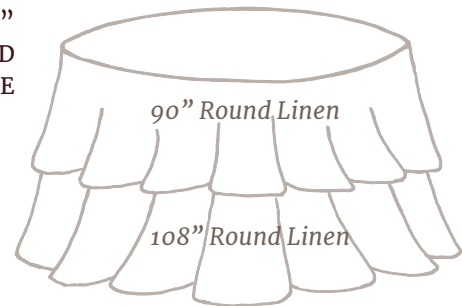

ROUND LINENS

- 90" Round** *Fits 60" round table to seat*
Fits 30" w x 30" h cocktail table
- 108" Round** *Fits 72" round table to seat*
Fits 48" round table to floor
Fits 4' to 5' rectangle table to floor
Fits 30" w x 18" h round children's table, tied to base
Fits 30" w x 30" h square cocktail table to floor
Fits 36" w x 30" h round cocktail table to floor
- 120" Round** *60" round table to floor*
30" w x 18" h square children's table, tied to base
30" w x 30" h round cocktail table, tied to base
30" w x 42" h bistro table to floor
36" w x 18" h round children's table, tied to base
- 132" Round** *72" round table to floor*
60" square table to floor
30" w x 42" h round bistro table, tied to base
36" w x 42" h round bistro table to floor
30" w x 42" h square bistro table to floor

**60"
ROUND
TABLE**

**72"
ROUND
TABLE**

RECTANGLE LINENS

- 72" x 120"** *Fits 6' rectangle table to seat*
Fits 8' rectangle table to seat
- 90" x 132"** *Fits 6' rectangle table to floor*
- 90" x 156"** *Fits 8' rectangle table to floor*
Lounge or Children's table, wrapped under to fit

6' TABLE

OVERLAY LINENS - SQUARE

- 54" x 54"** *Drapes 3" over edge of 48" round table*
Fits 6" inside 60" round or square table
Fits 18" inside 72" round table
- 72" x 72"** *Drapes 6" over edge of 60" round or square table*
Fits squarely on 72" round table
- 90" x 90"** *Drapes 9" over 72" round table*

*120" round linen will hang to floor.
90" round linen will hang onto the guests' laps.*

*132" round linen will hang to floor.
108" round linen will hang onto the guests' laps.*

*90" x 132" rectangle linen will hang to floor.
72" x 120" rectangle linen will hang onto the
guests' laps.*