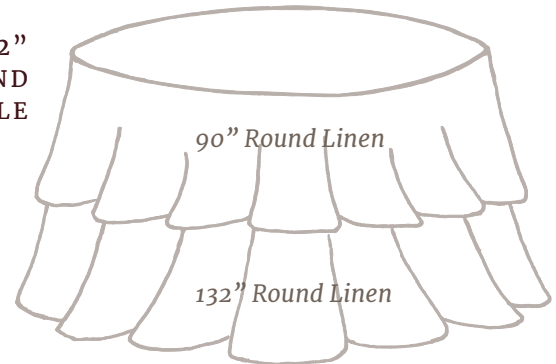

ROUND LINENS

- 90" Round** *Fits 60" round table to seat*
Fits 30" w x 30" h cocktail table
- 108" Round** *Fits 72" round table to seat*
Fits 48" round table to floor
Fits 4' to 5' rectangle table to floor
Fits 30" w x 18" h round children's table, tied to base
Fits 30" w x 30" h square cocktail table to floor
Fits 36" w x 30" h round cocktail table to floor
- 120" Round** *60" round table to floor*
30" w x 18" h square children's table, tied to base
30" w x 30" h round cocktail table, tied to base
30" w x 42" h bistro table to floor
36" w x 18" h round children's table, tied to base
- 132" Round** *72" round table to floor*
60" square table to floor
30" w x 42" h round bistro table, tied to base
36" w x 42" h round bistro table to floor
30" w x 42" h square bistro table to floor

**60"
ROUND
TABLE**

**72"
ROUND
TABLE**

RECTANGLE LINENS

- 72" x 120"** *Fits 6' rectangle table to seat*
Fits 8' rectangle table to seat
- 90" x 132"** *Fits 6' rectangle table to floor*
- 90" x 156"** *Fits 8' rectangle table to floor*
Lounge or Children's table, wrapped under to fit

6' TABLE

OVERLAY LINENS - SQUARE

- 54" x 54"** *Drapes 3" over edge of 48" round table*
Fits 6" inside 60" round or square table
Fits 18" inside 72" round table
- 72" x 72"** *Drapes 6" over edge of 60" round or square table*
Fits squarely on 72" round table
- 90" x 90"** *Drapes 9" over 72" round table*

*120" round linen will hang to floor.
90" round linen will hang onto the guests' laps.*

*132" round linen will hang to floor.
108" round linen will hang onto the guests' laps.*

*90" x 132" rectangle linen will hang to floor.
72" x 120" rectangle linen will hang onto the
guests' laps.*