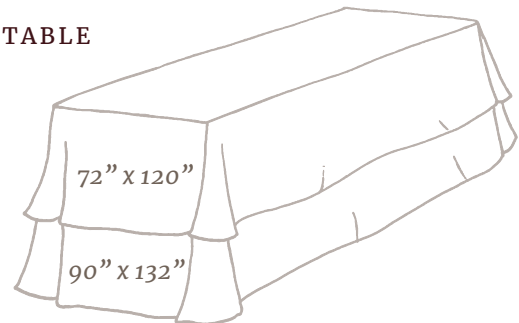

ROUND LINENS

- 90" Round** *Fits 60" round table to seat*
Fits 30" w x 30" h cocktail table
- 108" Round** *Fits 72" round table to seat*
Fits 48" round table to floor
Fits 4' to 5' rectangle table to floor
Fits 30" w x 18" h round children's table, tied to base
Fits 30" w x 30" h square cocktail table to floor
Fits 36" w x 30" h round cocktail table to floor
- 120" Round** *60" round table to floor*
30" w x 18" h square children's table, tied to base
30" w x 30" h round cocktail table, tied to base
30" w x 42" h bistro table to floor
36" w x 18" h round children's table, tied to base
- 132" Round** *72" round table to floor*
60" square table to floor
30" w x 42" h round bistro table, tied to base
36" w x 42" h round bistro table to floor
30" w x 42" h square bistro table to floor

**60"
ROUND
TABLE**

**72"
ROUND
TABLE**

RECTANGLE LINENS

- 72" x 120"** *Fits 6' rectangle table to seat*
Fits 8' rectangle table to seat
- 90" x 132"** *Fits 6' rectangle table to floor*
- 90" x 156"** *Fits 8' rectangle table to floor*
Lounge or Children's table, wrapped under to fit

6' TABLE

OVERLAY LINENS - SQUARE

- 54" x 54"** *Drapes 3" over edge of 48" round table*
Fits 6" inside 60" round or square table
Fits 18" inside 72" round table
- 72" x 72"** *Drapes 6" over edge of 60" round or square table*
Fits squarely on 72" round table
- 90" x 90"** *Drapes 9" over 72" round table*

*120" round linen will hang to floor.
90" round linen will hang onto the guests' laps.*

*132" round linen will hang to floor.
108" round linen will hang onto the guests' laps.*

*90" x 132" rectangle linen will hang to floor.
72" x 120" rectangle linen will hang onto the
guests' laps.*